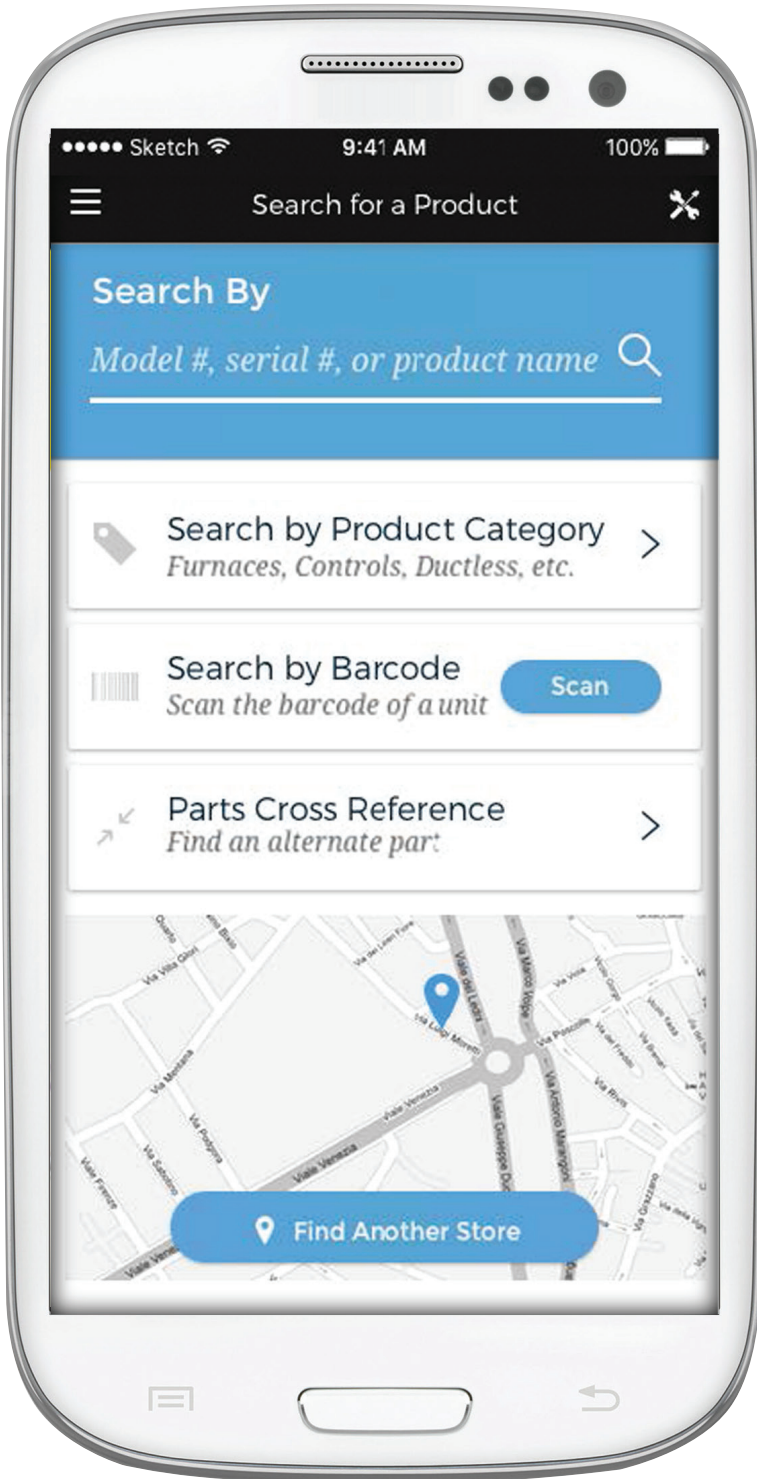

# RC MOBILE TECH APP

Save time on repairs by finding the parts you need with the new **RC Mobile Tech App**, formerly *Totaline® Mobile Tech App*.

Solving challenging HVAC/R problems is your job. Helping you get the right parts, supplies and equipment you need is ours.

The RC Mobile Technician commitment is to provide an easy to use, powerful app that is designed to help the technician standing in front of a unit. This helps at the jobsite to find out what parts are needed to make repairs,

#### FEATURES DEALERS USE:

- **NEW** product lookup
- **NEW** improved barcode scanner that works better in low light conditions
- Robust performance and easy user interface
- E-mail functionality that allows you to send a parts list
- Maintained search history
- Convenient distributor branch locator and onboard GPS