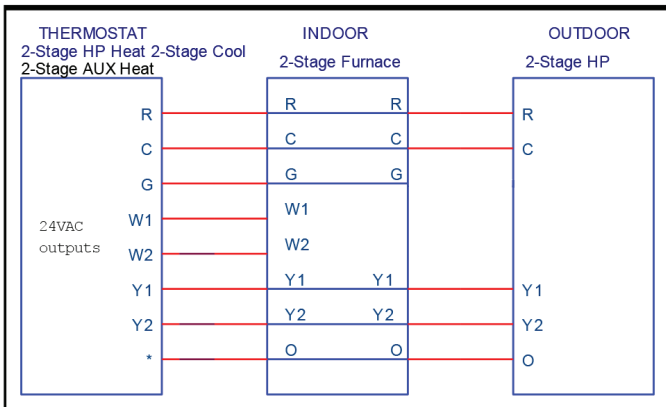

EZ3 Wi-Fi® THERMOSTAT

WIRING DIAGRAMS

DUAL FUEL SYSTEMS (Furnace and Heat Pump)

FURNACE / AC SYSTEMS

EZ3 Wi-Fi® THERMOSTAT

WIRING DIAGRAMS

AIR HANDLER / HEATPUMP SYSTEMS

AIR HANDLER / AC SYSTEMS