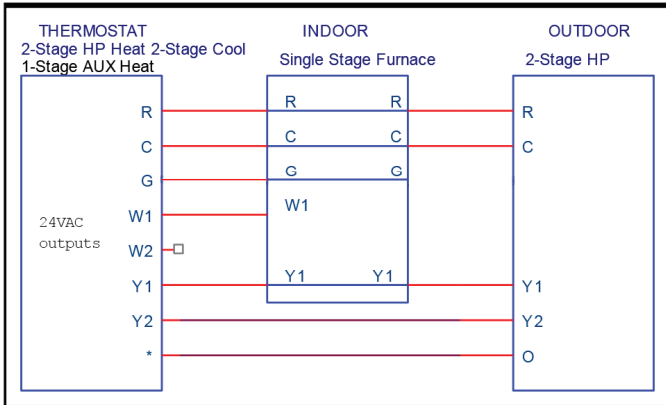

EZ3 Wi-Fi® THERMOSTAT

WIRING DIAGRAMS

DUAL FUEL SYSTEMS (Furnace and Heat Pump)

FURNACE / AC SYSTEMS

EZ3 Wi-Fi® THERMOSTAT

WIRING DIAGRAMS

AIR HANDLER / HEATPUMP SYSTEMS

AIR HANDLER / AC SYSTEMS