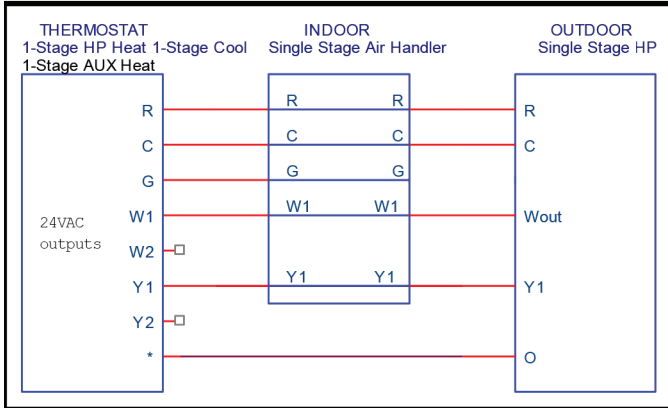

EZ3 Wi-Fi® THERMOSTAT

WIRING DIAGRAMS

DUAL FUEL SYSTEMS (Furnace and Heat Pump)

FURNACE / AC SYSTEMS

EZ3 Wi-Fi® THERMOSTAT

WIRING DIAGRAMS

AIR HANDLER / HEATPUMP SYSTEMS

AIR HANDLER / AC SYSTEMS