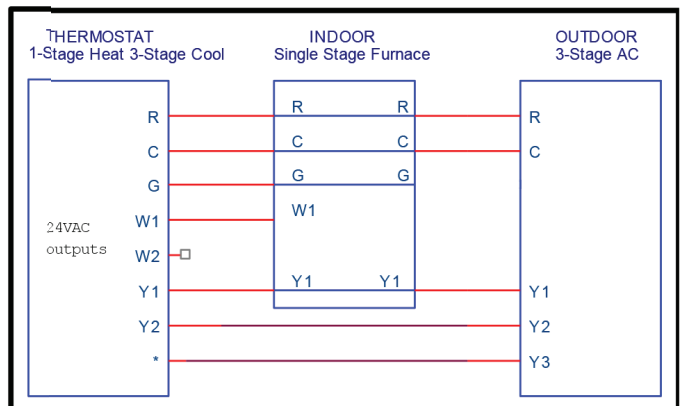

EZ3 Wi-Fi® THERMOSTAT

WIRING DIAGRAMS

DUAL FUEL SYSTEMS (Furnace and Heat Pump)

FURNACE / AC SYSTEMS

EZ3 Wi-Fi® THERMOSTAT

WIRING DIAGRAMS

AIR HANDLER / HEATPUMP SYSTEMS

AIR HANDLER / AC SYSTEMS