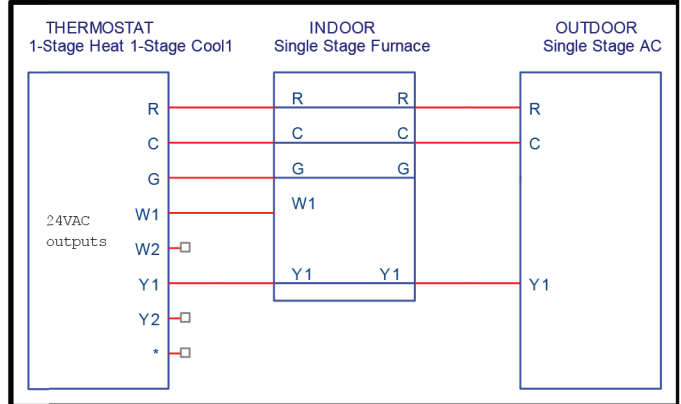

EZ3 Wi-Fi® THERMOSTAT

WIRING DIAGRAMS

DUAL FUEL SYSTEMS (Furnace and Heat Pump)

FURNACE / AC SYSTEMS

EZ3 Wi-Fi® THERMOSTAT

WIRING DIAGRAMS

AIR HANDLER / HEATPUMP SYSTEMS

AIR HANDLER / AC SYSTEMS