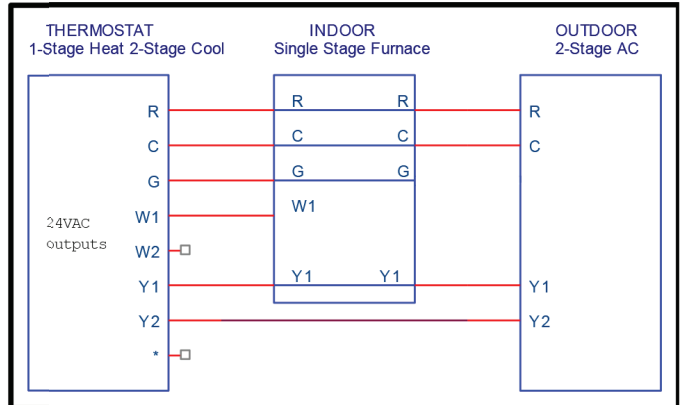

EZ3 Wi-Fi® THERMOSTAT

WIRING DIAGRAMS

DUAL FUEL SYSTEMS (Furnace and Heat Pump)

FURNACE / AC SYSTEMS

EZ3 Wi-Fi® THERMOSTAT

WIRING DIAGRAMS

AIR HANDLER / HEATPUMP SYSTEMS

AIR HANDLER / AC SYSTEMS