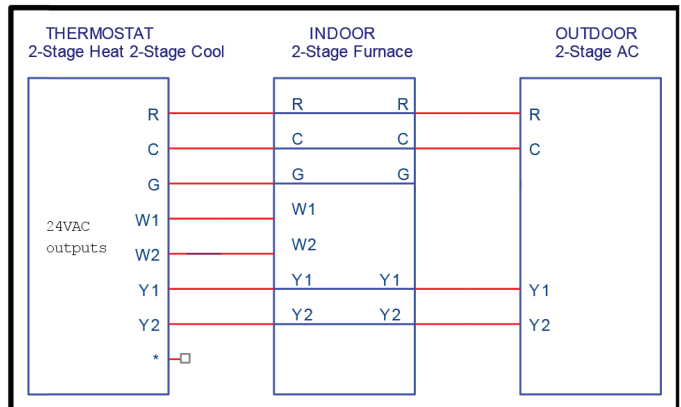

EZ3 Wi-Fi® THERMOSTAT

WIRING DIAGRAMS

DUAL FUEL SYSTEMS (Furnace and Heat Pump)

FURNACE / AC SYSTEMS

EZ3 Wi-Fi® THERMOSTAT

WIRING DIAGRAMS

AIR HANDLER / HEATPUMP SYSTEMS

AIR HANDLER / AC SYSTEMS