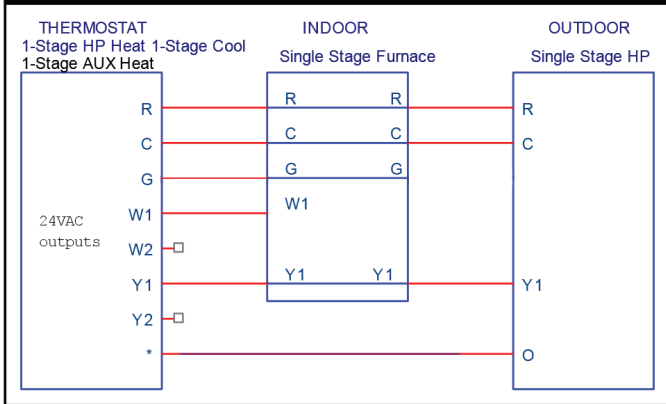

EZ3 Wi-Fi® THERMOSTAT

WIRING DIAGRAMS

DUAL FUEL SYSTEMS (Furnace and Heat Pump)

FURNACE / AC SYSTEMS

EZ3 Wi-Fi® THERMOSTAT

WIRING DIAGRAMS

AIR HANDLER / HEATPUMP SYSTEMS

AIR HANDLER / AC SYSTEMS