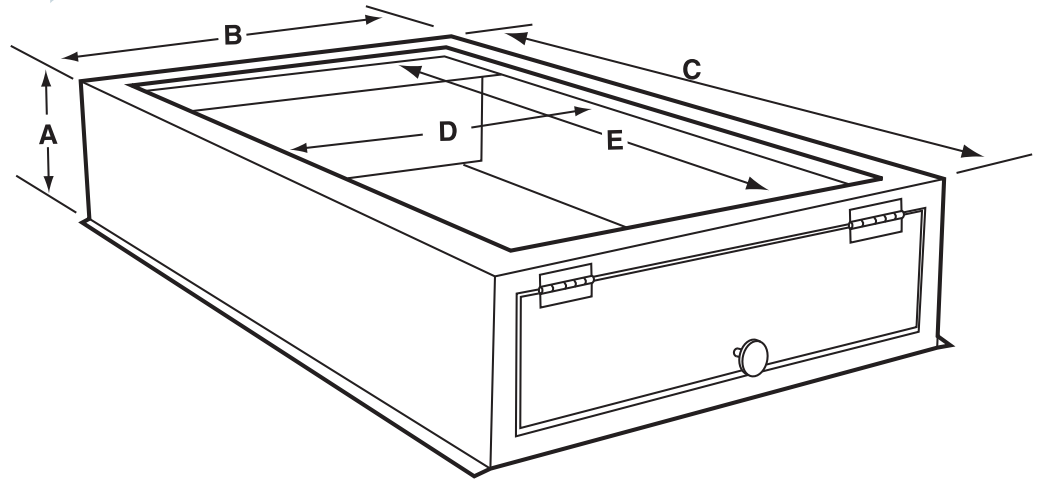

Accommodator

ACCOMMODATOR TALL BASE

Height 5 3/4"

Handles 1", 2" or 4" filters

ACCOMMODATOR SHORT BASE

Height 3 3/4"

Handles 1" or 2" filters

- Spring-hinged door for easy access
- Built for standard filters
- Gasketed door ensures tight seal
- Fully insulated
- Sizes to fit all furnaces through 5 tons
- Individually Boxed

NOTE:

1", 2" or 4" filter option

Filter may be purchased at your local wholesaler or distributor

Accommodator Short

PART #	OUTSIDE DIMENSION			DUCT OPENING		FILTER SIZE
	A	B	C	D	E	
ACG 1425-3	3 3/4	15 3/8	28 1/2	12 1/2	26 3/8	14 x 25
ACG 1625-3	3 3/4	17 3/8	28 1/2	14 1/2	26 3/8	16 x 25
ACG 2025-3	3 3/4	21 3/8	28 1/2	18 1/2	26 3/8	20 x 25
ACG 2424-3	3 3/4	25 3/8	28 1/2	22 1/2	26 3/8	24 x 24
ACG 3025-3	3 3/4	31 3/8	28 1/2	28 1/2	26 3/8	30 x 25

Accommodator Tall

PART #	OUTSIDE DIMENSION			DUCT OPENING		FILTER SIZE
	A	B	C	D	E	
ACG 1425-6	5 3/4	15 3/8	28 1/2	12 1/2	26 3/8	14 x 25
ACG 1625-6	5 3/4	17 3/8	28 1/2	14 1/2	26 3/8	16 x 25
ACG 2025-6	5 3/4	21 3/8	28 1/2	18 1/2	26 3/8	20 x 25
ACG 2424-6	5 3/4	25 3/8	28 1/2	22 1/2	26 3/8	24 x 24
ACE 3025-6	5 3/4	31 3/8	28 1/2	28 1/2	26 3/8	30 x 25