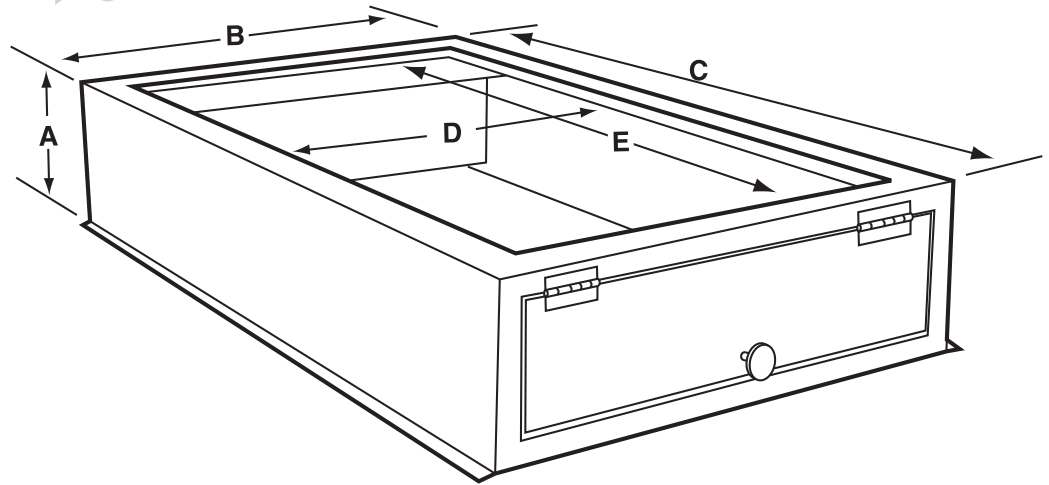

Accommodator

ACCOMMODATOR TALL BASE

Height 5 3/4"

Handles 1", 2" or 4" filters

ACCOMMODATOR SHORT BASE

Height 3 3/4"

Handles 1" or 2" filters

- Spring-hinged door for easy access
- Built for standard filters
- Gasketed door ensures tight seal
- Fully insulated
- Sizes to fit all furnaces through 5 tons
- Individually Boxed

NOTE:

1", 2" or 4" filter options

Filter may be purchased at your local wholesaler or distributor

Accommodator Short

PART #	OUTSIDE DIMENSION			DUCT OPENING		FILTER SIZE
	A	B	C	D	E	
ACE 1420-3	3 3/4	15 3/8	22	12 1/2	19	14 x 20
ACE 1620-3	3 3/4	17 3/8	22	14 1/2	19	16 x 20
ACE 2020-3	3 3/4	21 3/8	22	17 1/2	19	20 x 20
ACE 2025-3	3 3/4	26 3/8	22	22 1/2	19	20 x 25
ACE 2025-3N	3 3/4	21 3/8	25	18 7/8	21 1/2	20 x 25

Accommodator Tall

PART #	OUTSIDE DIMENSION			DUCT OPENING		FILTER SIZE
	A	B	C	D	E	
ACE 1420-6	5 3/4	15 3/8	22	12 1/2	19	14 x 20
ACE 1620-6	5 3/4	17 3/8	22	14 1/2	19	16 x 20
ACE 2020-6	5 3/4	21 3/8	22	18 1/2	19	20 x 20
ACE 2025-6	5 3/4	26 3/8	22	23 1/2	19	20 x 25
ACE 2025-6N	5 3/4	21 3/8	25	18 3/8	21 5/8	20 x 25